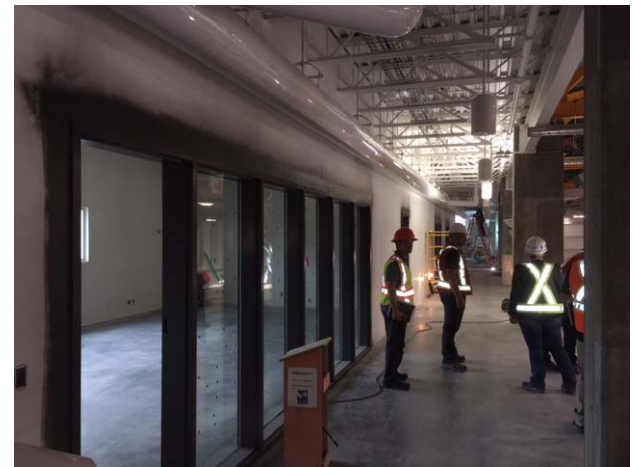

Signage – New updated signage is installed on the existing Kal Tire Place.

Sport Flooring – Tile sport flooring has been installed in the change rooms.

Signage – The two new Kal Tire Place North signs are installed on the east and north sides of the rink.

Insulation, Painting & Lighting – Insulation has been installed around pipes, door and window jams have been painted and lights have been installed.

Score Clock – The new score clock sponsored by Coca Cola is installed.