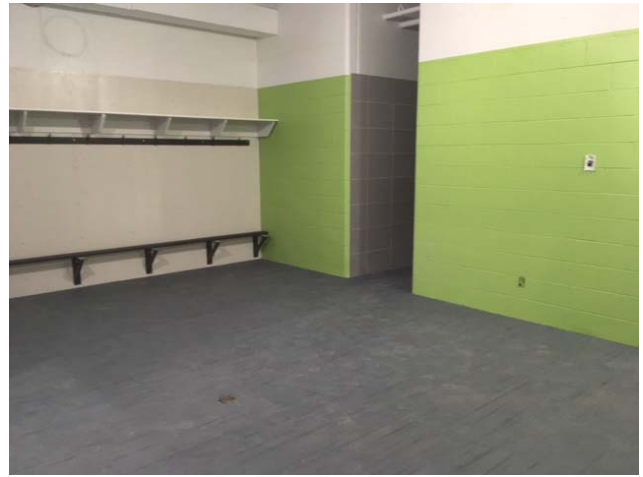

Sport Flooring – Tile sport flooring has been installed in the change rooms.