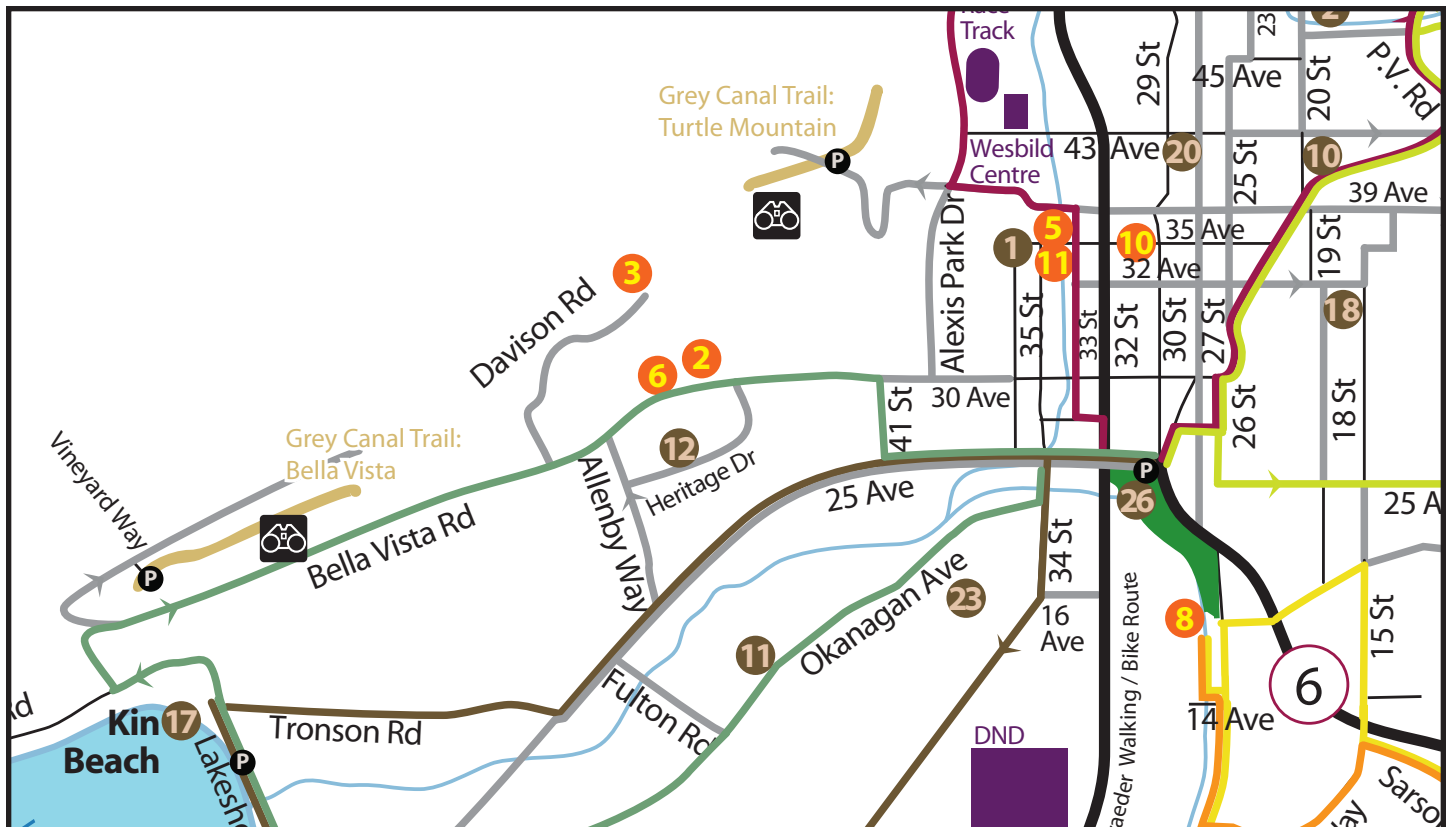

GREY CANAL TRAIL

Bella Vista / Okanagan Hills

Follow Bella Vista Drive to Okanagan Hills Boulevard and turn right onto Vineyard Way. Park at the end of the street on the right and follow the signs to the trail where you can go west for 0.3 km or east for 1.2 km. This trail provides excellent views of Okanagan Lake.

Turtle Mountain

Go west on 39th Avenue to the entrance of the Turtle Mountain subdivision. Park on either side of the road at the entrance to the subdivision. From the parking lot, follow the Grey Canal Trail north 0.7 km or west for 0.5 km. There is an outstanding view from Rocky Ridge Park along the west section.

Hiking and Biking Routes

- BX Bike Loop
- Bella Vista Bike Loop
- Coldstream Valley Bike Loop
- Commonage / Bench Row Bike Loop
- Middleton Mountain Bike Loop
- Swan Lake Bike Loop
- Suggested Bike Commuter Roads
- ~ Unpaved Hiking and Biking Routes
- ~ Paved Hiking and Biking Routes
- ~ Uphill Routes

Points of Interest

- 1 Allan Brooks Nature Centre
- 2 Bella Vista Farm Market
- 3 Davison Orchards
- 4 O'Keefe Ranch
- 5 Performing Arts Centre
- 6 Planet Bee
- 7 Pleasant Valley Fruit & Garden
- 8 Polson Park Mall
- 9 Swan Lake Nurseryland
- 10 Vernon Museum & Library
- 11 Vernon Recreation Centre
- 12 Village Green Mall