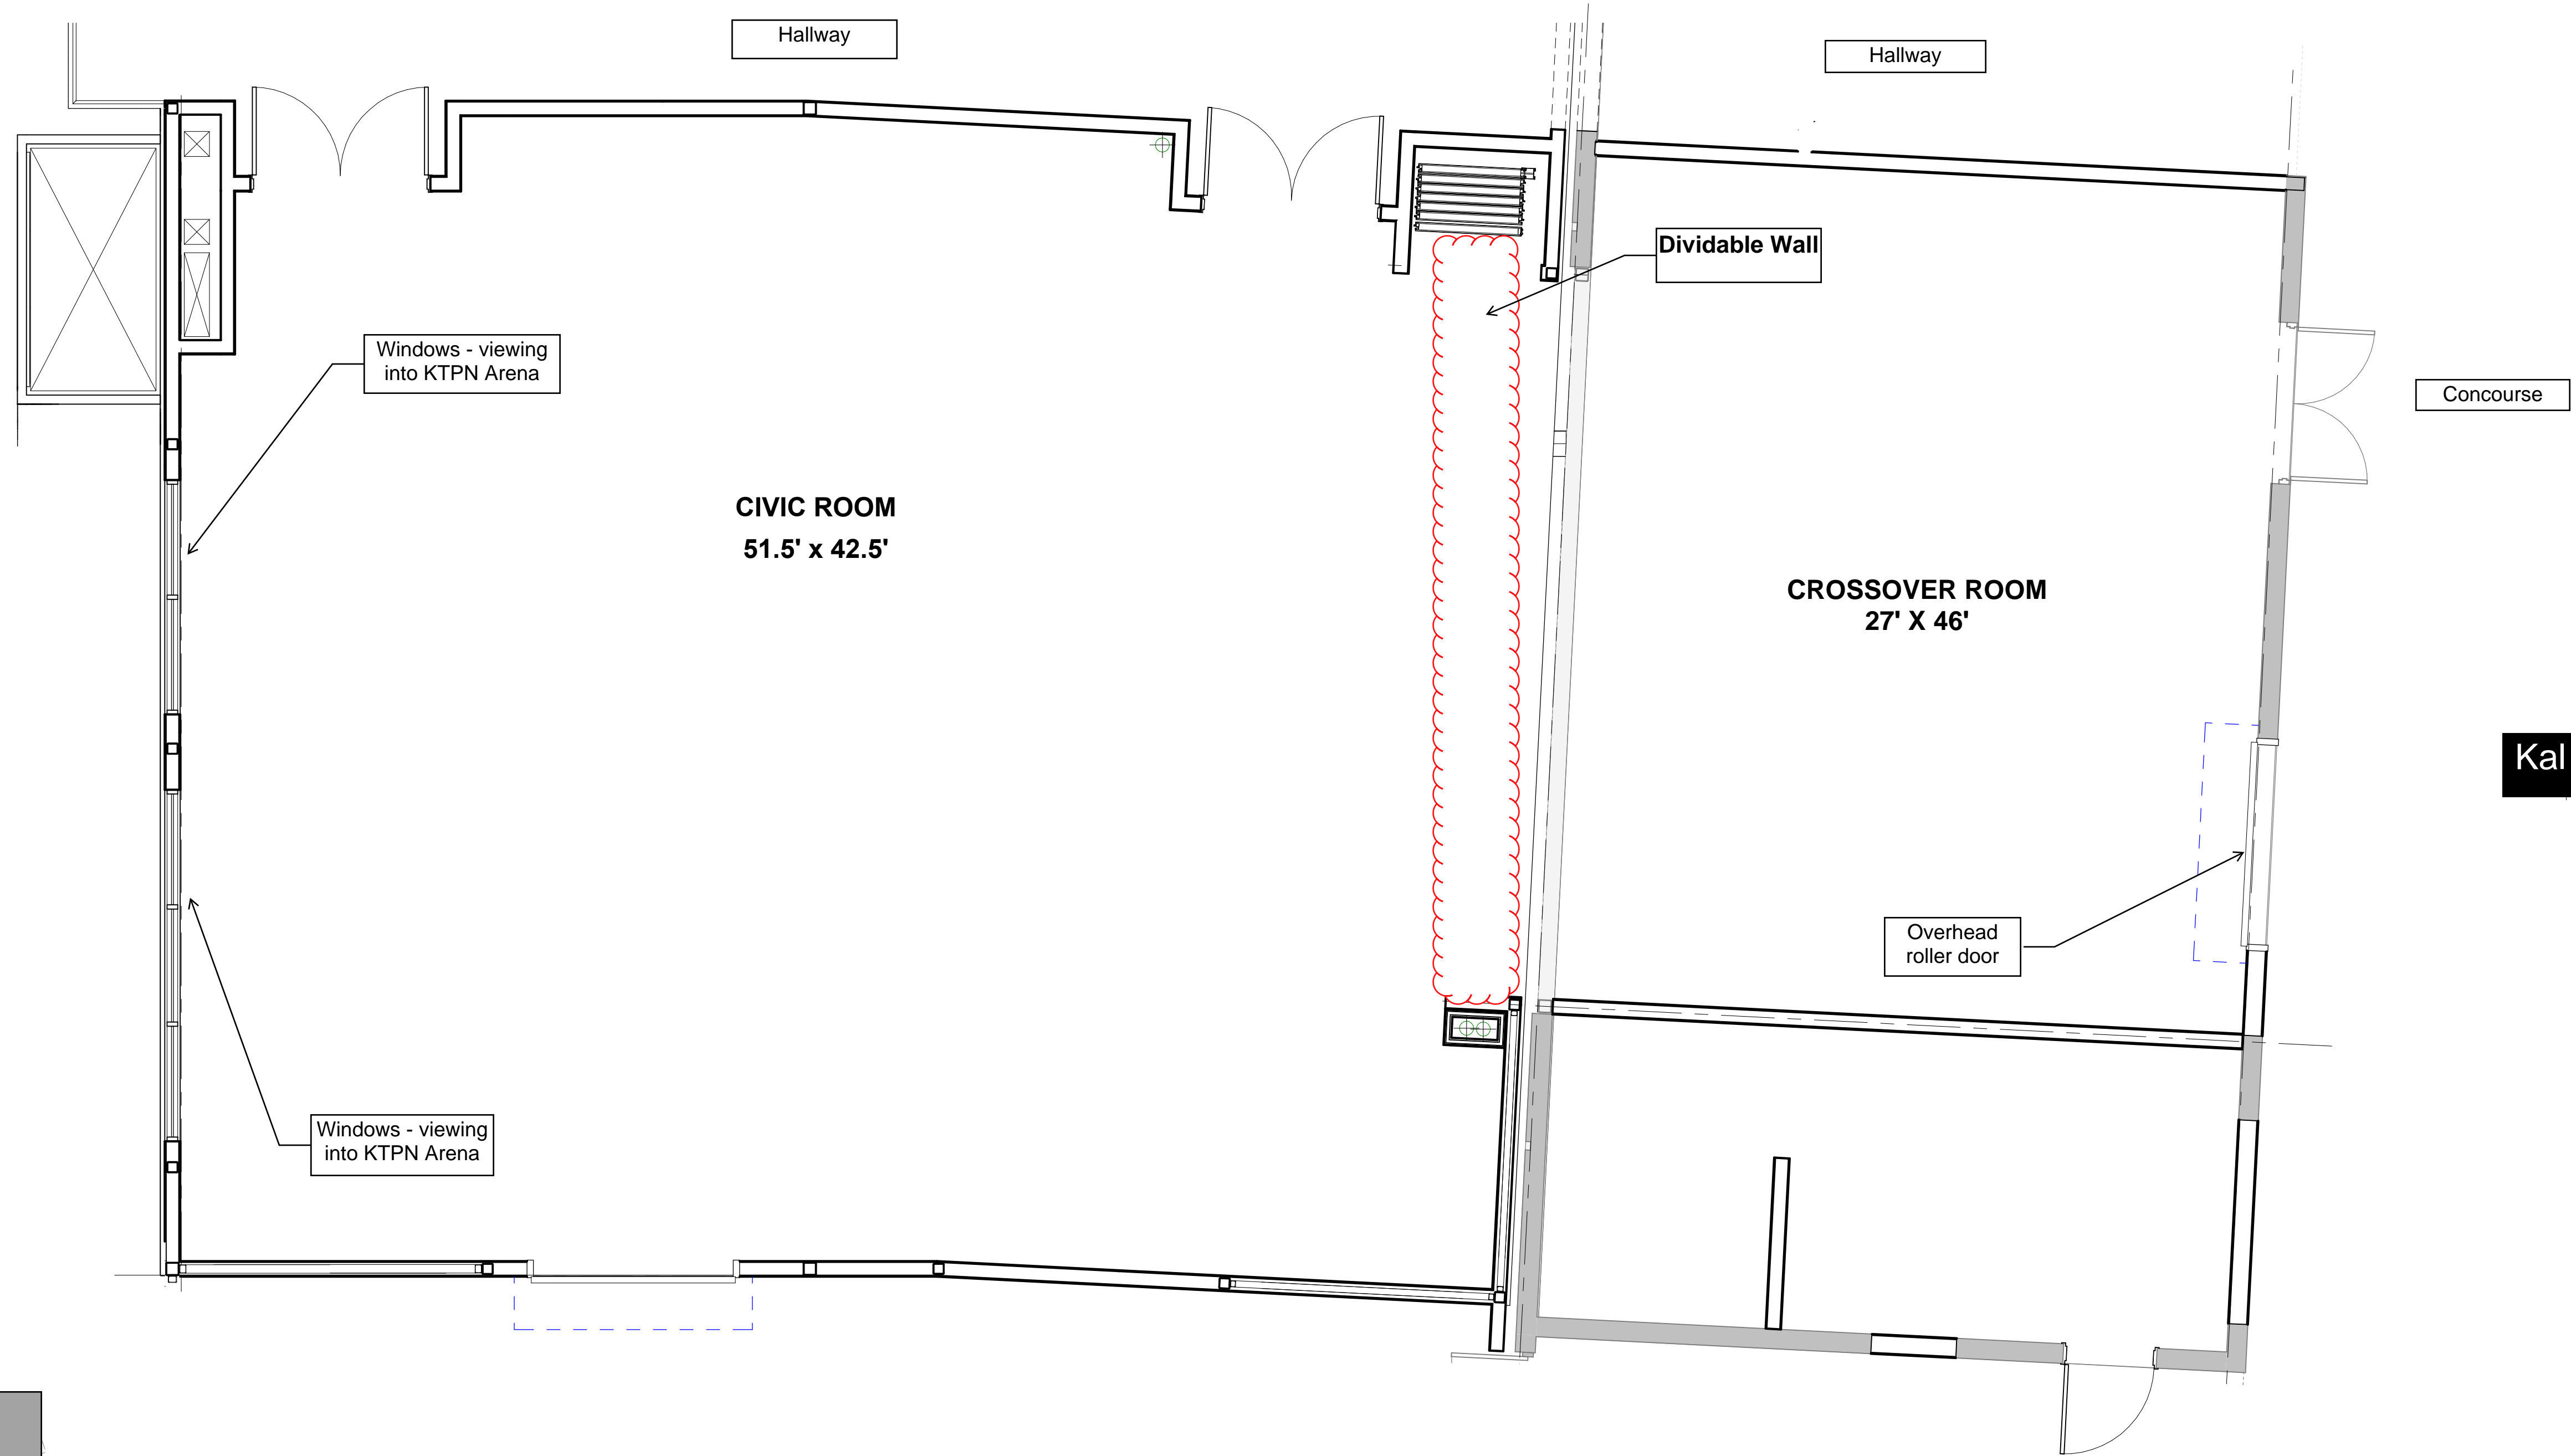

# Civic & Crossover Rooms at Kal Tire Place

Kal Tire Place North

Kal Tire Place

**Civic & Crossover Rooms**  
 Combined rooms: 3,431 sq. ft.  
 Civic room only: 2,189 sq. ft.  
 Crossover room only: 1,242 sq. ft.

**Civic Room set up options:**  
 Theatre Style with centre aisle: 180  
 Theatre style without centre aisle: 218  
 Other set up options, please inquire.

**Crossover room set up options:**  
 Theatre Style with centre aisle: 75  
 Theatre style without centre aisle: 102  
 Cabaret style with high top tables: 85