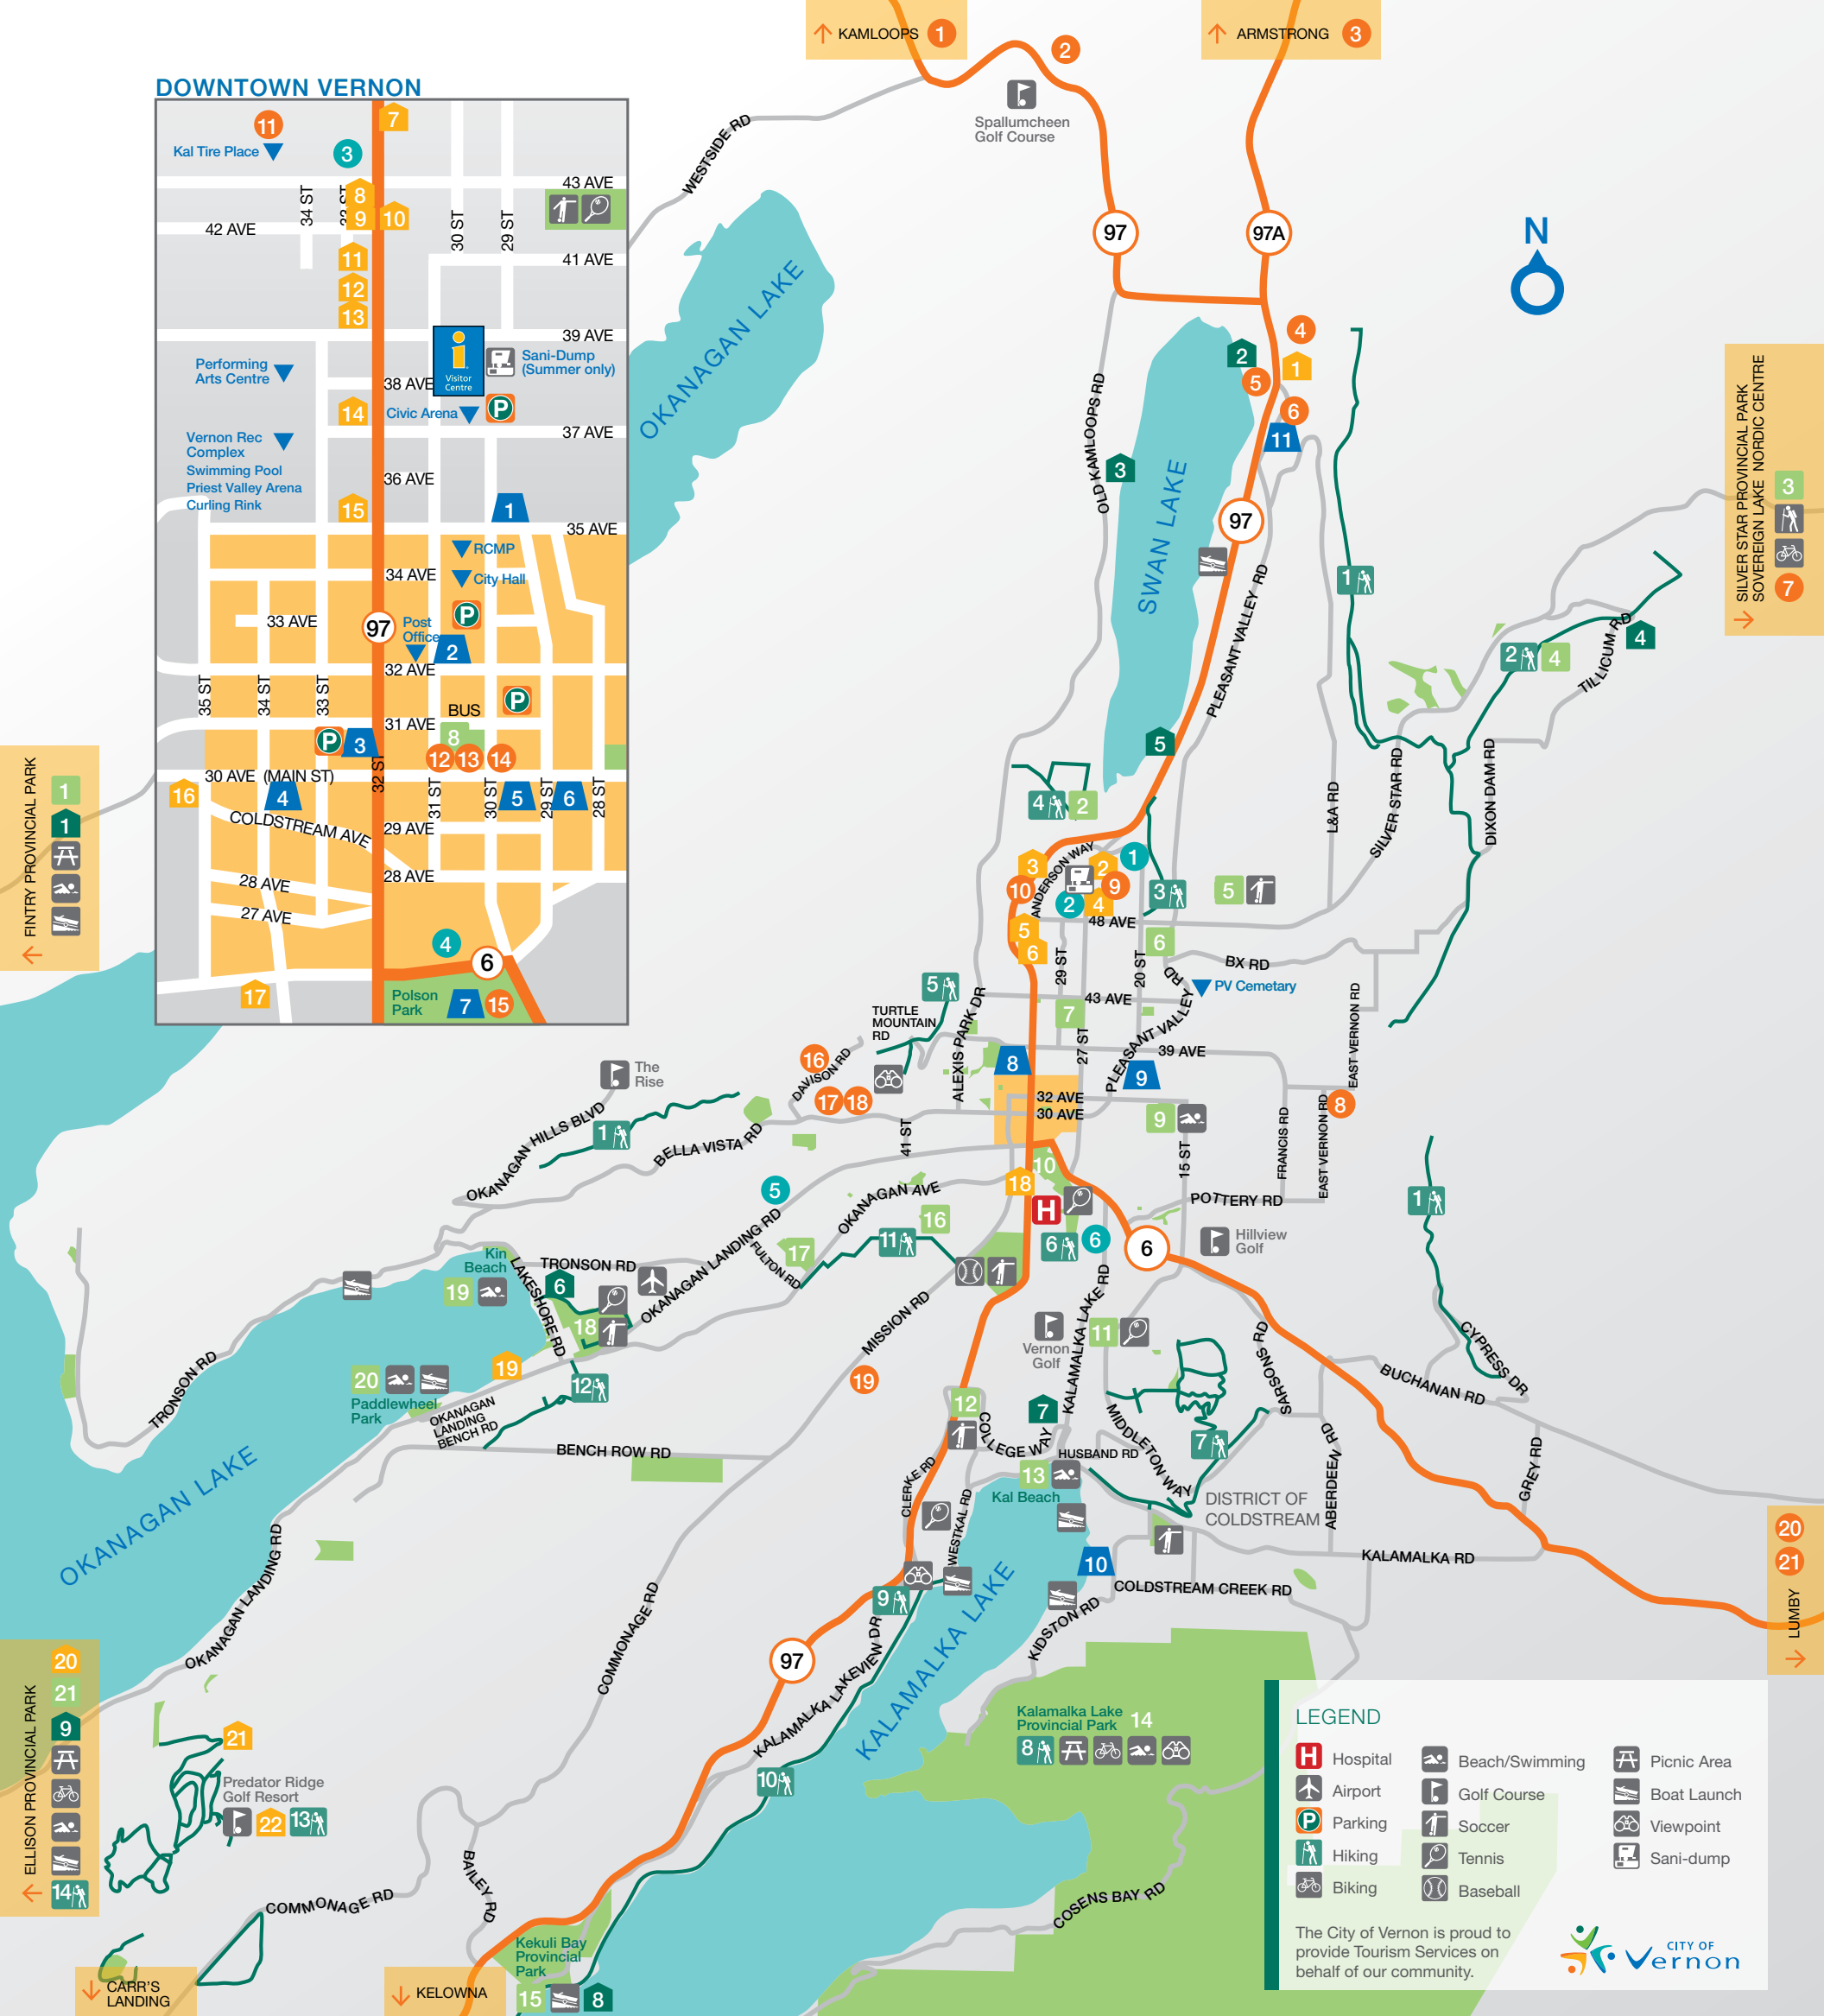

DOWNTOWN VERNON

↑ KAMLOOPS 1 2 ↑ ARMSTRONG 3

SILVER STAR PROVINCIAL PARK
SOVEREIGN LAKE NORDIC CENTRE

FINTRY PROVINCIAL PARK

ELLISON PROVINCIAL PARK

CARR'S LANDING

KELOWNA

LUMBEY

ATTRACTIONS

- 1 Motoplex Speedway
- 2 O'Keefe Ranch
- 3 Rogers Foods
- 4 Atlantis Waterslides Park
- 5 Swan Lake Nurseryland
- 6 Pleasant Valley Fruit & Garden
- 7 Silver Star Mountain Resort
- 8 BX Press Cidery
- 9 Okanagan Spirits
- 10 Lake City Casinos
- 11 Vernon Farmers' Market
- 12 Teassential—A tea tasting room
- 13 Olive Us Tasting Room
- 14 Marten Brewing Co.
- 15 Okanagan Science Centre
- 16 Davison Orchards
- 17 Planet Bee
- 18 Bella Vista Farm Market
- 19 Allan Brooks Nature Centre
- 20 Big Bear Tours
- 21 Freedom Flight School

PARKS & BEACHES

- 1 Fintry Provincial Park
- 2 Swan Lake Nature Reserve & Park
- 3 Silver Star Provincial Park
- 4 BX Falls Park / BX Trail Park
- 5 N'Kwala Park
- 6 BMX Park
- 7 MacDonald Park
- 8 Cenotaph Park
- 9 Lakeview Park
- 10 Polson Park
- 11 Sawicki Park
- 12 Greater Vernon Athletic Park
- 13 Kal Beach
- 14 Kalamalka Lake Provincial Park
- 15 Kekuli Bay Provincial Park
- 16 Mission Hill Park
- 17 Grahame Park
- 18 Marshall Field
- 19 Kin Beach
- 20 Paddlewheel Park
- 21 Ellison Provincial Park

CAMPGROUNDS

- 1 Fintry Provincial Park
- 2 Swan Lake Recreation Resort
- 3 Swan Lake RV Park & Campground
- 4 Cedar Falls Campground
- 5 Silver Star RV Park
- 6 Sandy Beach Campground
- 7 Dutch's Campground
- 8 Kekuli Bay Provincial Park
- 9 Ellison Provincial Park