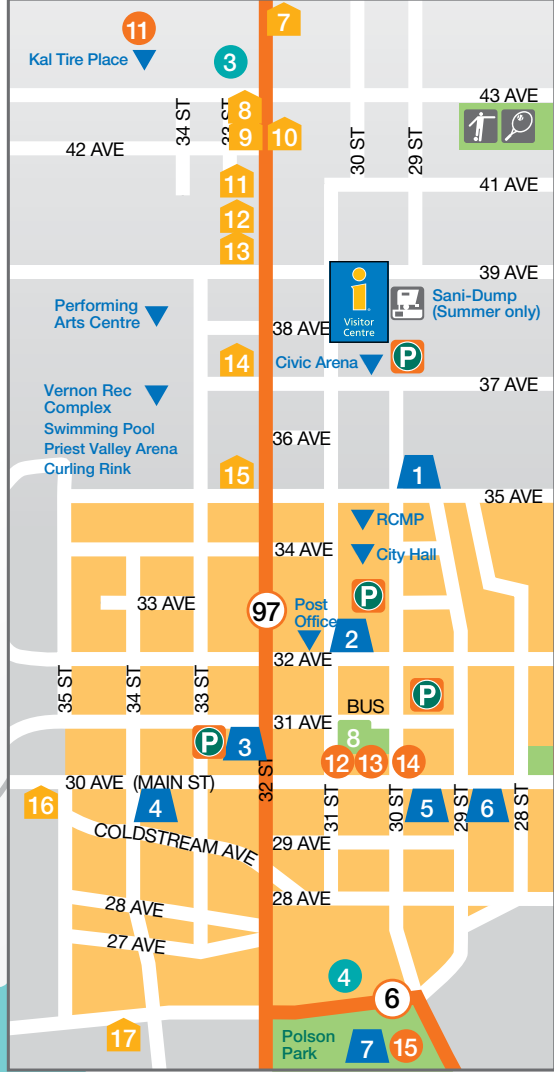

DOWNTOWN VERNON

↑ KAMLOOPS 1 2 ↑ ARMSTRONG 3

SILVER STAR PROVINCIAL PARK
SOVEREIGN LAKE NORDIC CENTRE

FINTRY PROVINCIAL PARK

ELLISON PROVINCIAL PARK

CARR'S LANDING

KELOWNA

LUMBEY

ATTRACTIONS

- 1 Motoplex Speedway
- 2 O'Keefe Ranch
- 3 Rogers Foods
- 4 Atlantis Waterslides Park
- 5 Swan Lake Nurseryland
- 6 Pleasant Valley Fruit & Garden
- 7 Silver Star Mountain Resort
- 8 BX Press Cidery
- 9 Okanagan Spirits
- 10 Lake City Casinos
- 11 Vernon Farmers' Market
- 12 Teassential—A tea tasting room
- 13 Olive Us Tasting Room
- 14 Marten Brewing Co.
- 15 Okanagan Science Centre
- 16 Davison Orchards
- 17 Planet Bee
- 18 Bella Vista Farm Market
- 19 Allan Brooks Nature Centre
- 20 Big Bear Tours
- 21 Freedom Flight School

SHOPPING CENTRES

- 1 Wal-Mart Shopping Centre
- 2 Village Green Centre
- 3 Vernon Square Mall
- 4 Fruit Union Plaza
- 5 Okanagan Landing Plaza
- 6 Polson Place

ARTS & CULTURE

- 1 Powerhouse Theatre
- 2 Vernon Museum
- 3 Art Gallery
- 4 Mural Tours
- 5 Historic Towne Theatre
- 6 Public Library
- 7 Vernon Community Arts Centre
- 8 Performing Arts Centre
- 9 Caetani Cultural Centre
- 10 Mackie Lake House
- 11 Opal Mine Tour (book in advance)

CAMPGROUNDS

- 1 Fintry Provincial Park
- 2 Swan Lake Recreation Resort
- 3 Swan Lake RV Park & Campground
- 4 Cedar Falls Campground
- 5 Silver Star RV Park
- 6 Sandy Beach Campground
- 7 Dutch's Campground
- 8 Kekuli Bay Provincial Park
- 9 Ellison Provincial Park