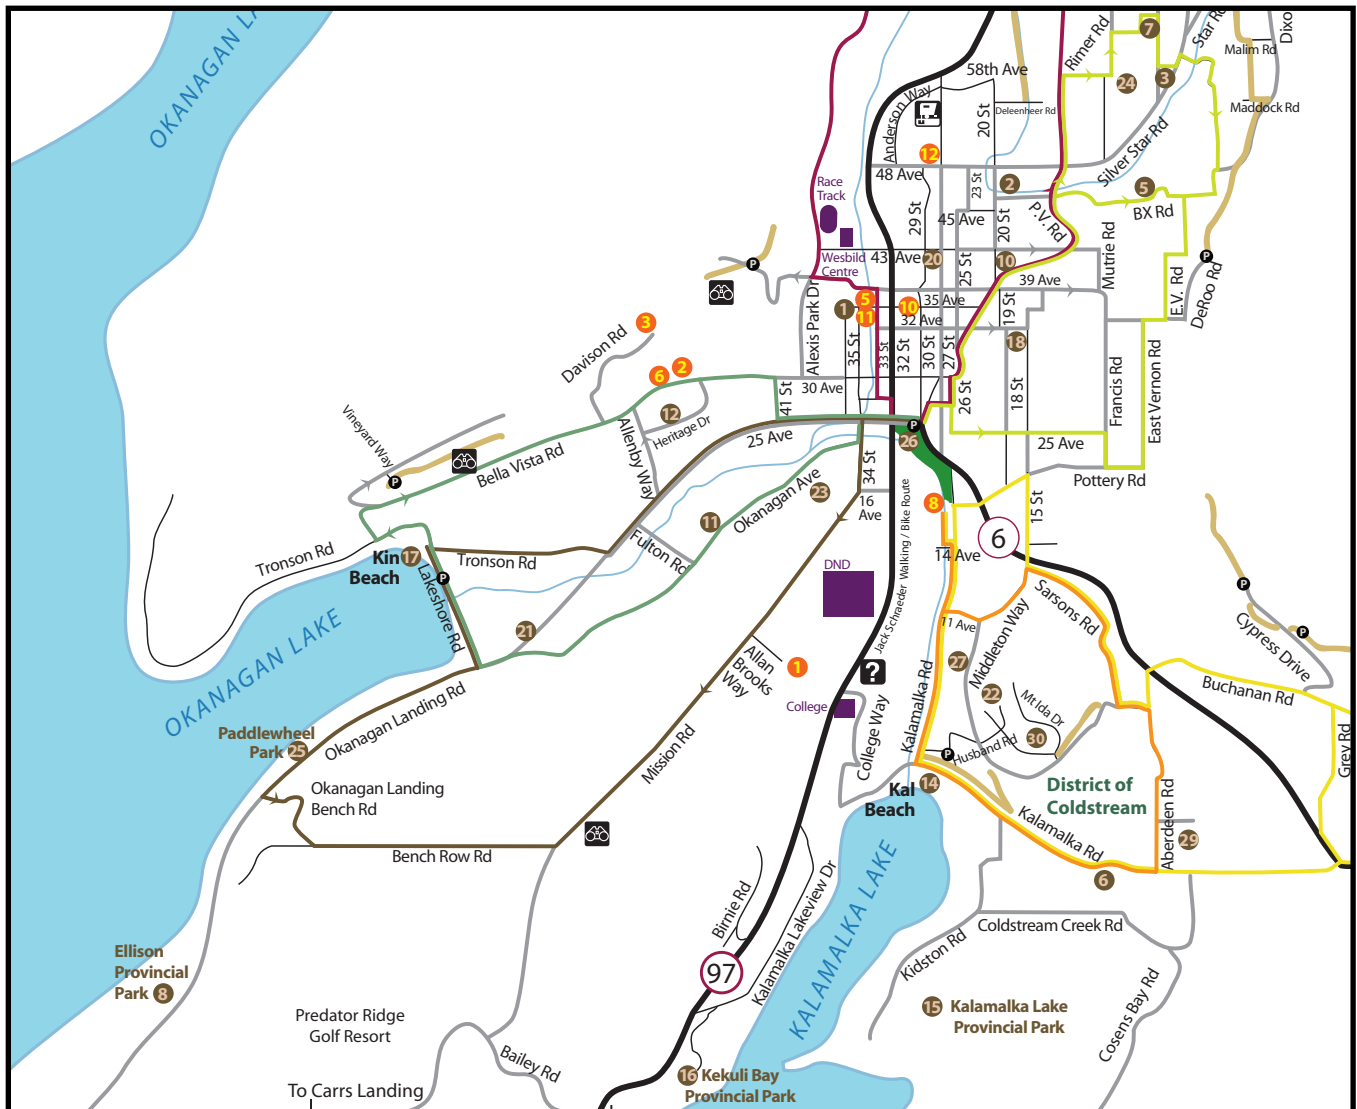

Commonage Loop

Route Type: Cycling Distance: 18.1 km Difficulty: Moderate

Access: This route starts at Polson Park, located at the corner of 32nd St and 25th Ave.

This loop offers incredible views of the valley and Okanagan Lake. The greatest elevation gain is up to Mission Road, so you may want to start this loop heading onto 25th Avenue and then taking a left up 34th Street / Mission Road. Enjoy the views along Mission Road and then take a right on Bench Row Road and continue down to Okanagan Landing Bench Road to Okanagan Landing Road. Use extreme caution on Okanagan Landing Bench Road. Take a right on Okanagan Landing Road and left onto Lakeshore Drive. Kin Park is along this road and is a great place to dive in and cool off. Continue on the route, passing the Vernon airport, and back down 25th Avenue to Polson Park.

Hiking and Biking Routes

- BX Bike Loop
- Bella Vista Bike Loop
- Coldstream Valley Bike Loop
- Commonage / Bench Row Bike Loop
- Middleton Mountain Bike Loop
- Swan Lake Bike Loop
- Suggested Bike Commuter Roads
- ~ Unpaved Hiking and Biking Routes
- ~ Paved Hiking and Biking Routes
- ~ Uphill Routes

Points of Interest

- 1 Allan Brooks Nature Centre
- 2 Bella Vista Farm Market
- 3 Davison Orchards
- 4 O'Keefe Ranch
- 5 Performing Arts Centre
- 6 Planet Bee
- 7 Pleasant Valley Fruit & Garden
- 8 Polson Park Mall
- 9 Swan Lake Nurseryland
- 10 Vernon Museum & Library
- 11 Vernon Recreation Centre
- 12 Village Green Mall